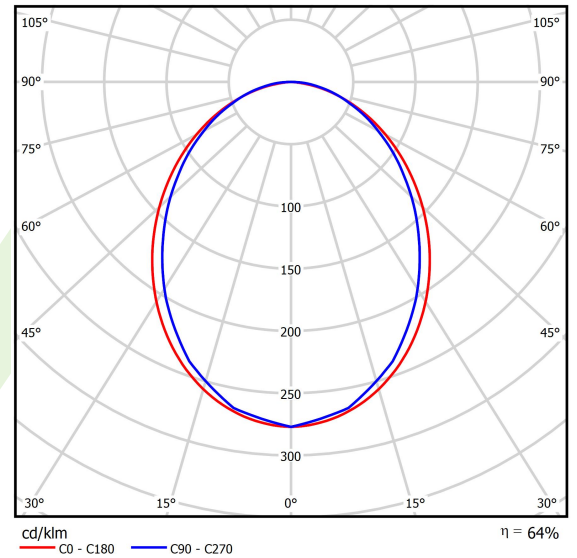

## Light and electrical data

Light source	LED
Luminous flux LED [lm]	2338
LED power [W]	10,9
Luminaire luminous flux [lm]	1496,3
Power of luminaire [W]	12,8
Luminaire's light efficiency [lm/W]	116,9
Color of the light [K]	4000
CRI	>80
SDCM (LED sources)	3
Beam angle [°]	(C0-C180) / (C90-C270) - 96,4° / 90,2°
Photobiological risk class (IEC/EN 62471)	RG0
Protection against electric shock	I
Protection degree	IP40
Voltage	220..240 V, 50..60 Hz
Lifetime of LED sources [h]	100000
Lx/By	L80/B10
Operating temperature range [°C]	5 ÷ 35
Driver	standard on/off (E)
Power factor cos φ	>0,95
Circuit load capacity	46 (B10), 74 (B16), 72 (C10), 115 (C16)

## A graph of light