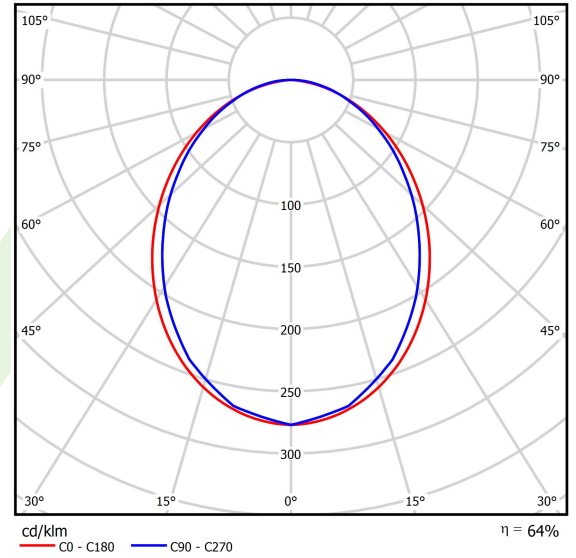

Mechanical data

Assembly	surface mounted on slings
Material	aluminum
Color	RAL 9016 (white)
Diffuser	PLX (PMMA opal)
Impact resistant	IK04
Dimensions [mm]	572 x 48 x 70

A graph of light