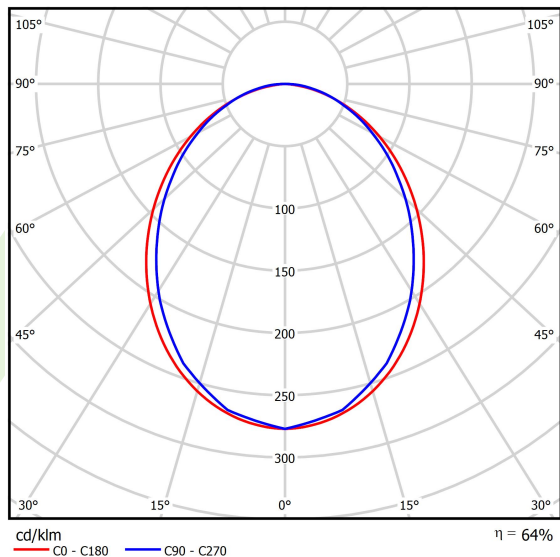

Mechanical data

Assembly	surface mounted on slings
Material	aluminum
Color	RAL 9006 (grey)
Diffuser	PLX (PMMA opal)
Impact resistant	IK04
Dimensions [mm]	572 x 48 x 70

A graph of light