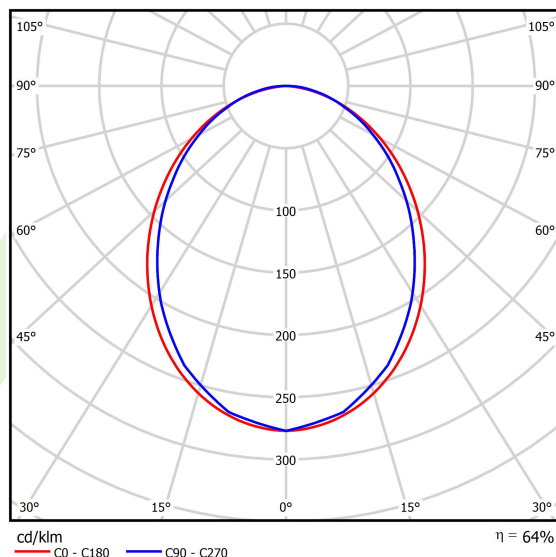

Mechanical data

Assembly	surface mounted on slings
Material	aluminum
Color	RAL 9016 (white)
Diffuser	PLX (PMMA opal)
Impact resistant	IK04
Dimensions [mm]	572 x 48 x 70

A graph of light