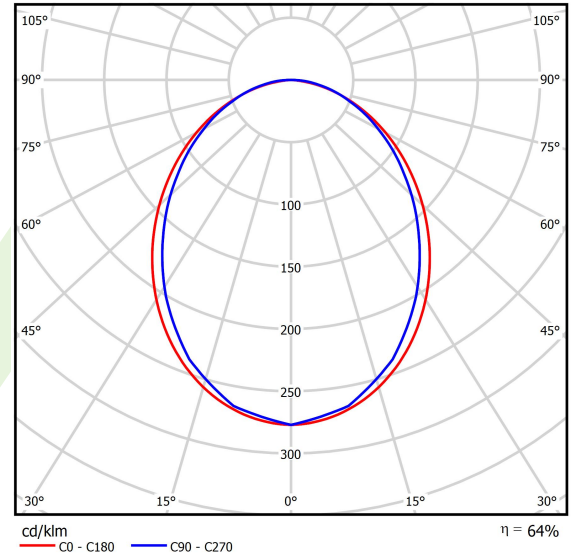

Mechanical data

Assembly	surface mounted on slings
Material	aluminum
Color	RAL 9005 (black)
Diffuser	PLX (PMMA opal)
Impact resistant	IK04
Dimensions [mm]	572 x 48 x 70

A graph of light