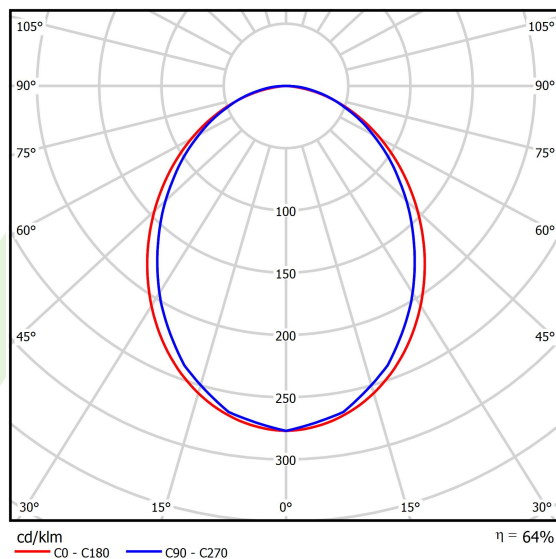

Mechanical data

Assembly	surface mounted on slings
Material	aluminum
Color	RAL 9016 (white)
Diffuser	PLX (PMMA opal)
Impact resistant	IK04
Dimensions [mm]	572 x 48 x 70

A graph of light