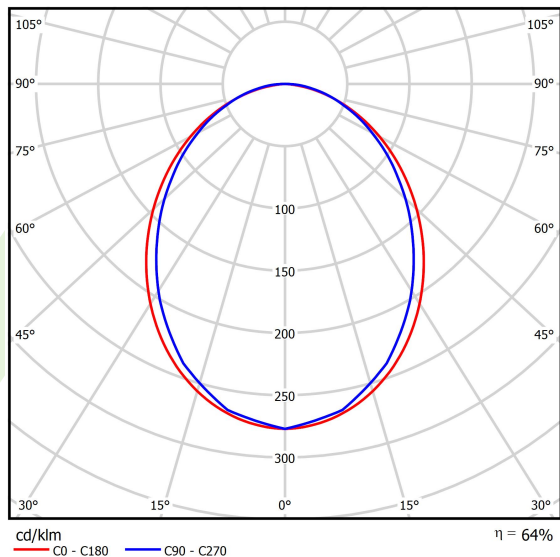

Mechanical data

Assembly	surface mounted on slings
Material	aluminum
Color	RAL 9016 (white)
Diffuser	PLX (PMMA opal)
Impact resistant	IK04
Dimensions [mm]	572 x 48 x 70

A graph of light