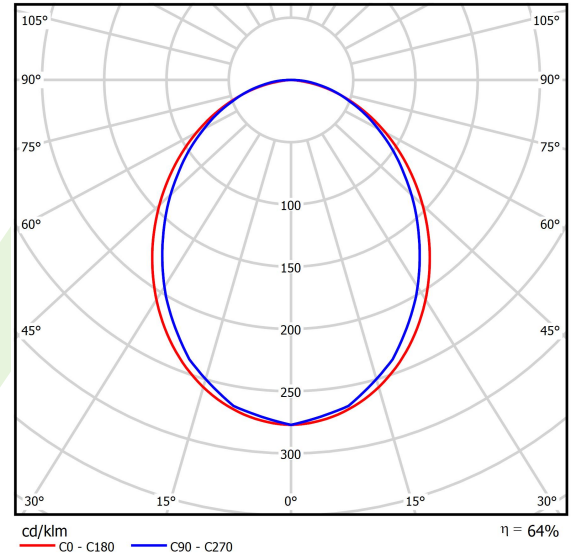

Mechanical data

Assembly	surface mounted on slings
Material	aluminum
Color	anodised aluminum
Diffuser	PLX (PMMA opal)
Impact resistant	IK04
Dimensions [mm]	572 x 48 x 70

A graph of light