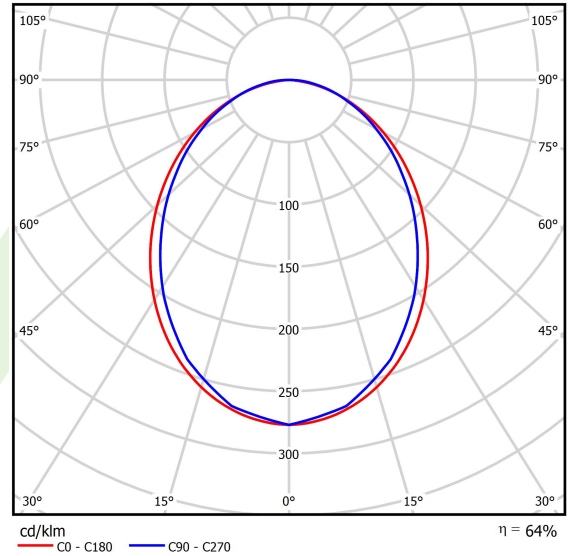

Mechanical data

Assembly	surface mounted on slings
Material	aluminum
Color	RAL 9016 (white)
Diffuser	PLX (PMMA opal)
Impact resistant	IK04
Dimensions [mm]	572 x 48 x 70

A graph of light