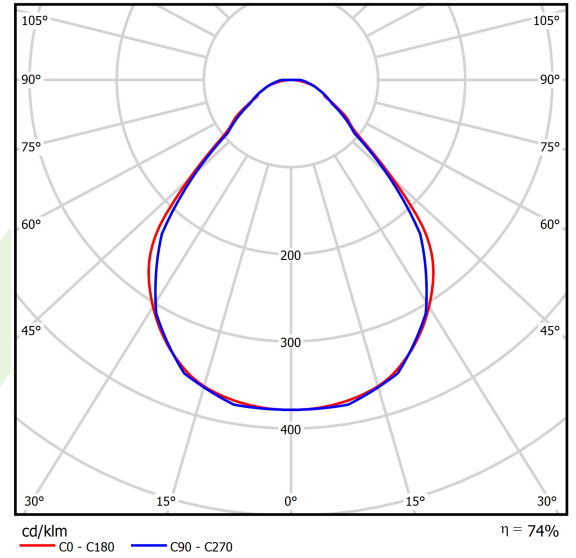

Mechanical data

Assembly	surface mounted on slings
Material	aluminum
Color	RAL 9016 (white)
Diffuser	Micro-PRM (micro-prismatic diffuser PMMA)
Impact resistant	IK04
Dimensions [mm]	3370 x 48 x 70

A graph of light