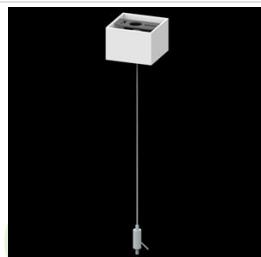

Product: X-LINE SLIM L-DOWN LED 13200 MICRO-PRM E 04 840 LINE-S / L-3370MM S-1,5M

Index: 19.4179.5621.04

Description

Luminaire for building long light lines made of aluminum profile. There is only lower half-space light distribution (L-DOWN). Comparing to the traditional X-Line LED, size of the luminaire has been reduced, and all construction has been closed in a narrow 48 mm profile, which gives now a more elegant form of the product. The X-Line Slim uses a PLX or Micro-PRM opal diffuser. All of this allows to manipulate light and create lighting systems, facilitating the creation of comfortable vision in the interiors and their aesthetic appearance. The X-Line Slim luminaire is designed for mounting on suspension. Power supply connection only via EL-marked luminaire.

Mechanical data

| | |
|------------------|---|
| Assembly | surface mounted on slings |
| Material | aluminum |
| Color | RAL 9005 (black) |
| Diffuser | Micro-PRM (micro-prismatic diffuser PMMA) |
| Impact resistant | IK04 |
| Dimensions [mm] | 3370 x 48 x 70 |

A graph of light

Accessories

Index 6E1-500KW041P-3

Name SUSPENSION NEW TYPE-A 04
LENGHT 1,5M WIRE 3X 1-POINT

Index 6E1-500KW041P-B

Name SUSPENSION NEW TYPE-B 04
LENGHT 1,5M WITHOUT WIRE 1-POINT

Index 19.3272.1205.00

Name SUSPENSION NEW TYPE-E
LENGHT-1,5 METER WITHOUT
WIRE 1-POINT

Index 6E1-9875-4-1,5-3X

Name SUSPENSION NEW TYPE-D
LENGHT-1,5 METER WIRE 3X 1-POINT

Index 6E1-9875-3-1,5

Name SUSPENSION NEW TYPE-C
LENGHT-1,5 METER WITHOUT
WIRE 1-POINT