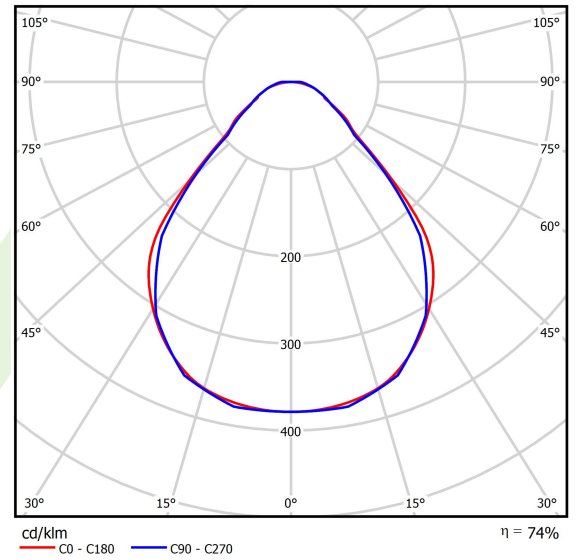

Mechanical data

Assembly	surface mounted on slings
Material	aluminum
Color	RAL 9016 (white)
Diffuser	Micro-PRM (micro-prismatic diffuser PMMA)
Impact resistant	IK04
Dimensions [mm]	3370 x 48 x 70

A graph of light