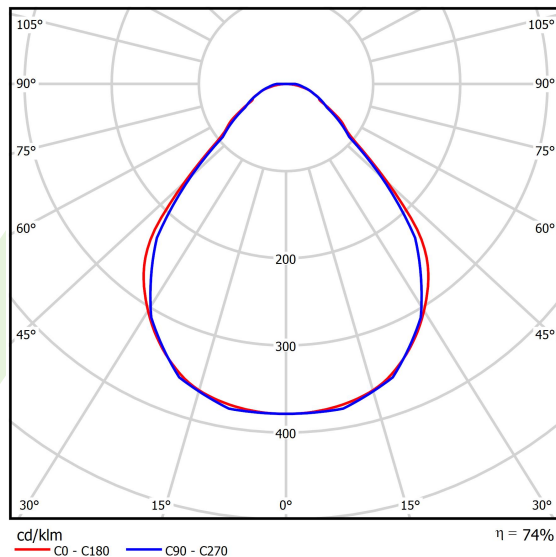

Mechanical data

Assembly	surface mounted on slings
Material	aluminum
Color	RAL 9016 (white)
Diffuser	Micro-PRM (micro-prismatic diffuser PMMA)
Impact resistant	IK04
Dimensions [mm]	3370 x 48 x 70

A graph of light