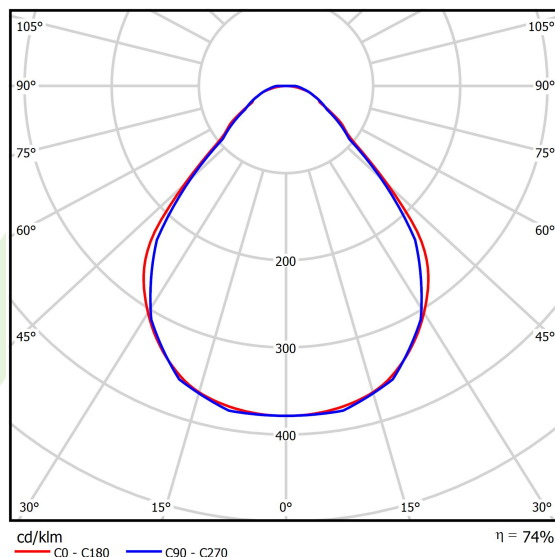

Mechanical data

Assembly	surface mounted on slings
Material	aluminum
Color	anodised aluminum
Diffuser	Micro-PRM (micro-prismatic diffuser PMMA)
Impact resistant	IK04
Dimensions [mm]	3370 x 48 x 70

A graph of light