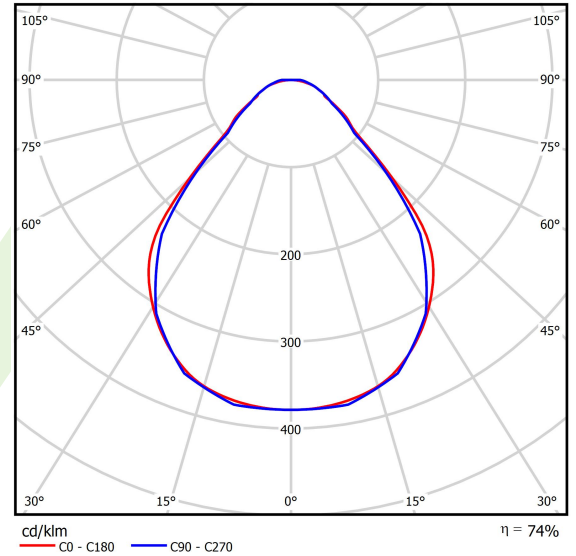

Mechanical data

Assembly	surface mounted on slings
Material	aluminum
Color	anodised aluminum
Diffuser	Micro-PRM (micro-prismatic diffuser PMMA)
Impact resistant	IK04
Dimensions [mm]	3370 x 48 x 70

A graph of light