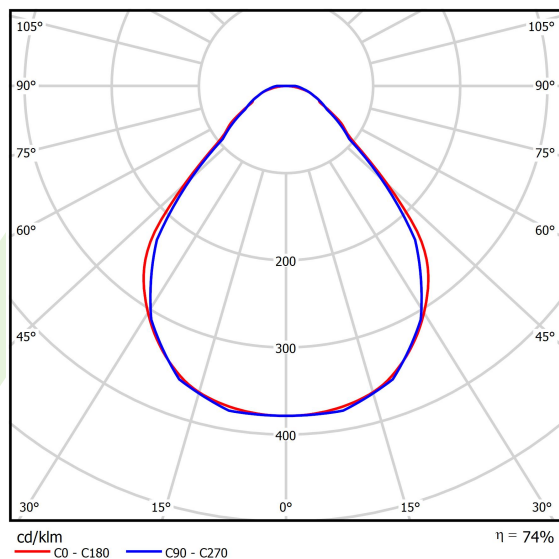

Mechanical data

Assembly	surface mounted on slings
Material	aluminum
Color	RAL 9005 (black)
Diffuser	Micro-PRM (micro-prismatic diffuser PMMA)
Impact resistant	IK04
Dimensions [mm]	3370 x 48 x 70

A graph of light