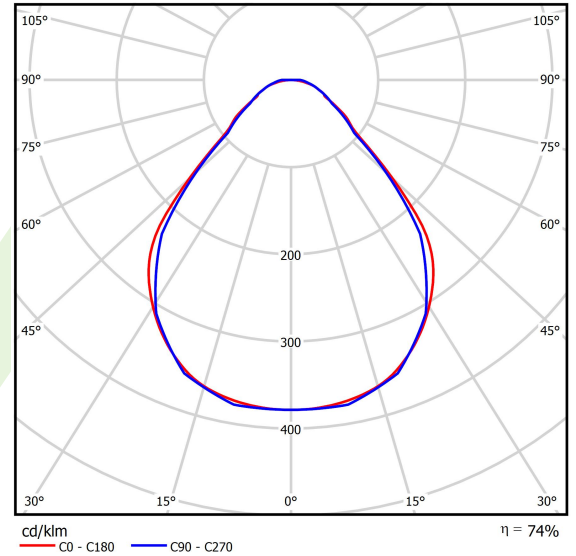

Mechanical data

Assembly	surface mounted on slings
Material	aluminum
Color	RAL 9006 (grey)
Diffuser	Micro-PRM (micro-prismatic diffuser PMMA)
Impact resistant	IK04
Dimensions [mm]	3370 x 48 x 70

A graph of light