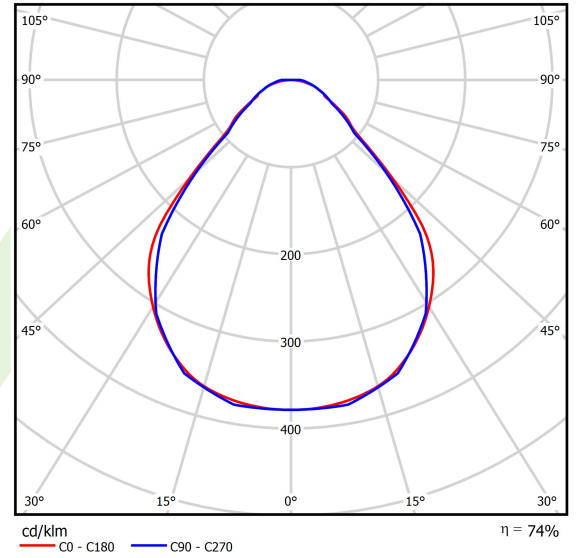

Mechanical data

Assembly	surface mounted on slings
Material	aluminum
Color	RAL 9005 (black)
Diffuser	Micro-PRM (micro-prismatic diffuser PMMA)
Impact resistant	IK04
Dimensions [mm]	3370 x 48 x 70

A graph of light