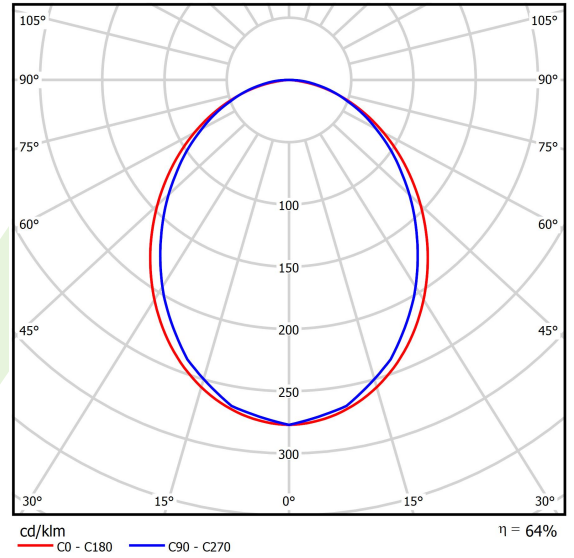

Mechanical data

Assembly	surface mounted on slings
Material	aluminum
Color	RAL 9005 (black)
Diffuser	PLX (PMMA opal)
Impact resistant	IK04
Dimensions [mm]	3370 x 48 x 70

A graph of light