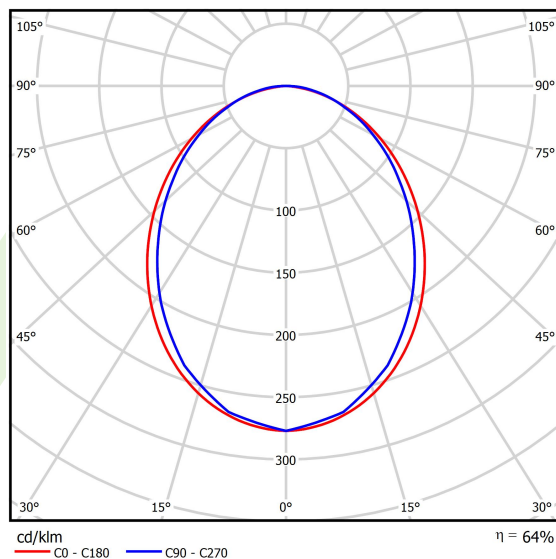

Mechanical data

Assembly	surface mounted on slings
Material	aluminum
Color	RAL 9005 (black)
Diffuser	PLX (PMMA opal)
Impact resistant	IK04
Dimensions [mm]	3370 x 48 x 70

A graph of light