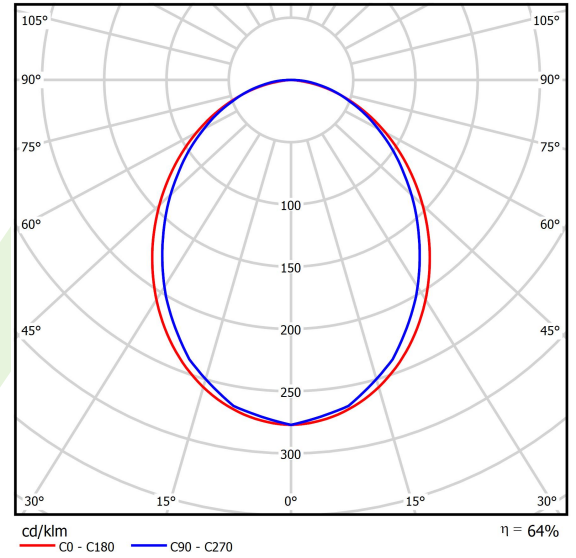

Mechanical data

Assembly	surface mounted on slings
Material	aluminum
Color	RAL 9006 (grey)
Diffuser	PLX (PMMA opal)
Impact resistant	IK04
Dimensions [mm]	3370 x 48 x 70

A graph of light