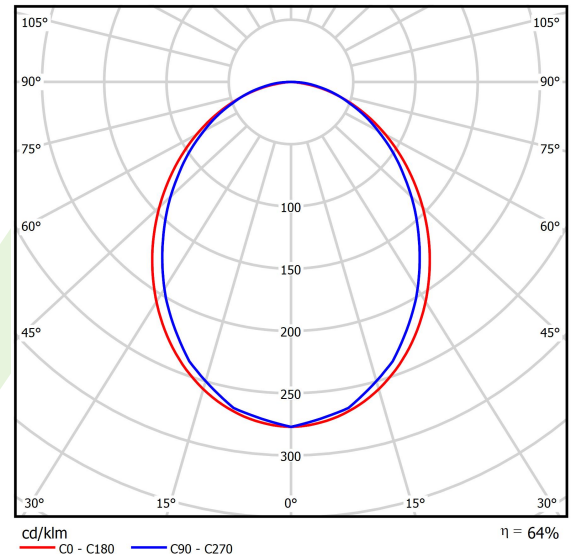

## Light and electrical data

Light source	LED
Luminous flux LED [lm]	13326
LED power [W]	65,4
Luminaire luminous flux [lm]	8528,6
Power of luminaire [W]	74,3
Luminaire's light efficiency [lm/W]	114,8
Color of the light [K]	3000
CRI	>80
SDCM (LED sources)	3
Beam angle [°]	(C0-C180) / (C90-C270) - 96,4° / 90,2°
Photobiological risk class (IEC/EN 62471)	RG0
Protection against electric shock	I
Protection degree	IP40
Voltage	220..240 V, 50..60 Hz
Lifetime of LED sources [h]	100000
Lx/By	L80/B10
Operating temperature range [°C]	5 ÷ 35
Driver	DIM DALI (EDD)
Power factor cos φ	>0,95
Circuit load capacity	14 (B10), 23 (B16), 22 (C10), 35 (C16)

## A graph of light