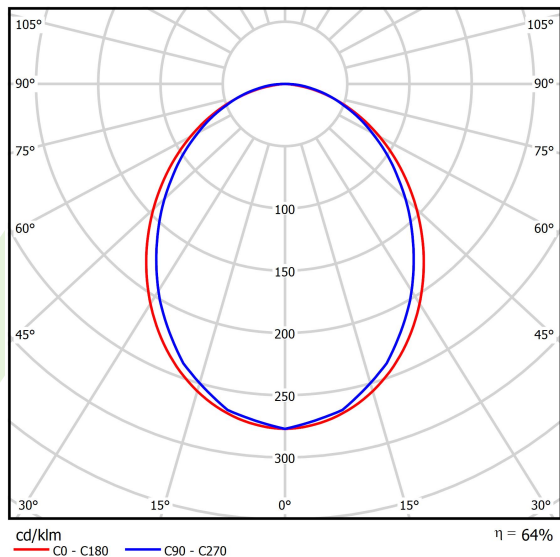

Mechanical data

Assembly	surface mounted on slings
Material	aluminum
Color	RAL 9005 (black)
Diffuser	PLX (PMMA opal)
Impact resistant	IK04
Dimensions [mm]	3370 x 48 x 70

A graph of light