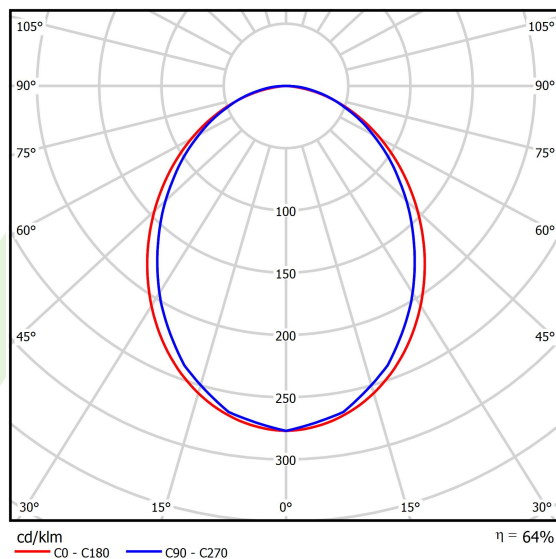

Mechanical data

Assembly	surface mounted on slings
Material	aluminum
Color	RAL 9006 (grey)
Diffuser	PLX (PMMA opal)
Impact resistant	IK04
Dimensions [mm]	3370 x 48 x 70

A graph of light