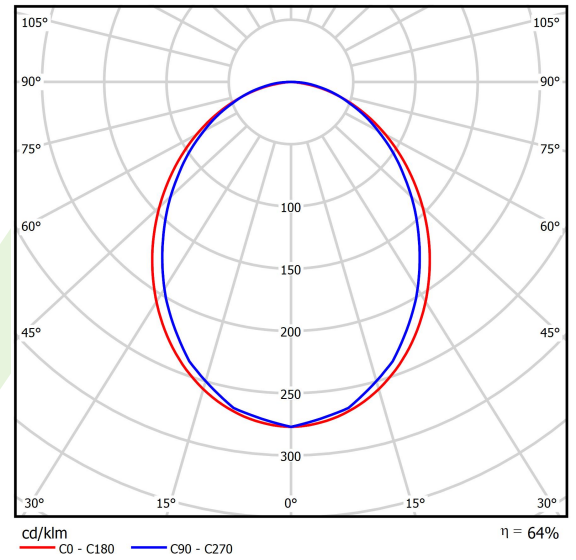

## Light and electrical data

Light source	LED
Luminous flux LED [lm]	13326
LED power [W]	65,4
Luminaire luminous flux [lm]	8528,6
Power of luminaire [W]	74,3
Luminaire's light efficiency [lm/W]	114,8
Color of the light [K]	3000
CRI	>80
SDCM (LED sources)	3
Beam angle [°]	(C0-C180) / (C90-C270) - 96,4° / 90,2°
Photobiological risk class (IEC/EN 62471)	RG0
Protection against electric shock	I
Protection degree	IP40
Voltage	220..240 V, 50..60 Hz
Lifetime of LED sources [h]	100000
Lx/By	L80/B10
Operating temperature range [°C]	5 ÷ 35
Driver	standard on/off (E)
Power factor cos φ	>0,95
Circuit load capacity	11 (B10), 18 (B16), 19 (C10), 31 (C16)

## A graph of light