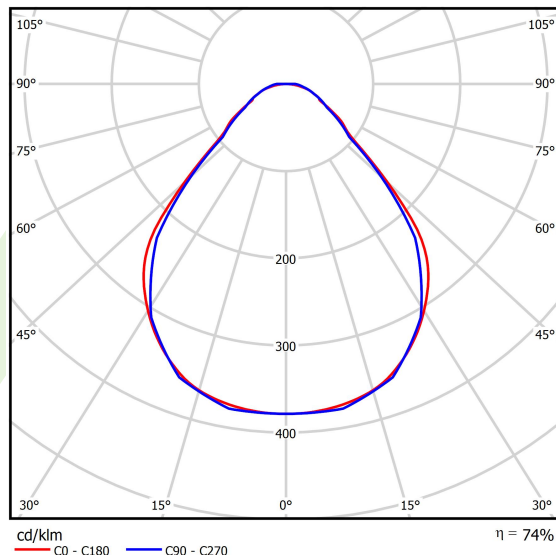

Mechanical data

Assembly	surface mounted on slings
Material	aluminum
Color	RAL 9016 (white)
Diffuser	Micro-PRM (micro-prismatic diffuser PMMA)
Impact resistant	IK04
Dimensions [mm]	2244 x 48 x 70

A graph of light