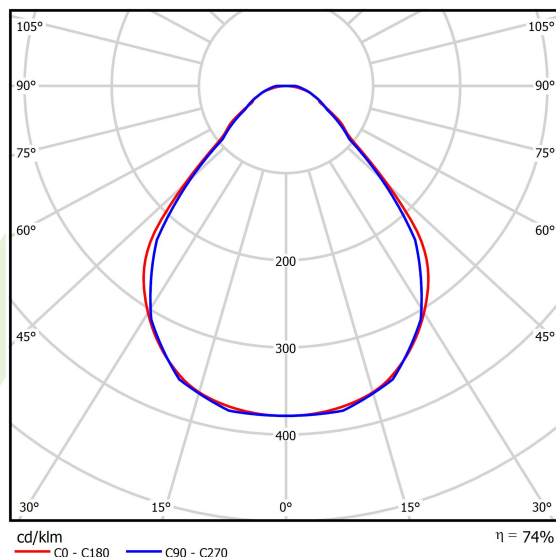

Mechanical data

Assembly	surface mounted on slings
Material	aluminum
Color	RAL 9016 (white)
Diffuser	Micro-PRM (micro-prismatic diffuser PMMA)
Impact resistant	IK04
Dimensions [mm]	2244 x 48 x 70

A graph of light