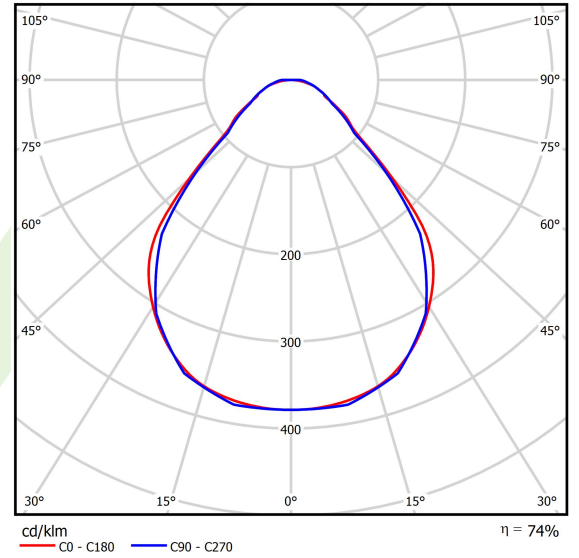

Mechanical data

Assembly	surface mounted on slings
Material	aluminum
Color	RAL 9006 (grey)
Diffuser	Micro-PRM (micro-prismatic diffuser PMMA)
Impact resistant	IK04
Dimensions [mm]	2244 x 48 x 70

A graph of light