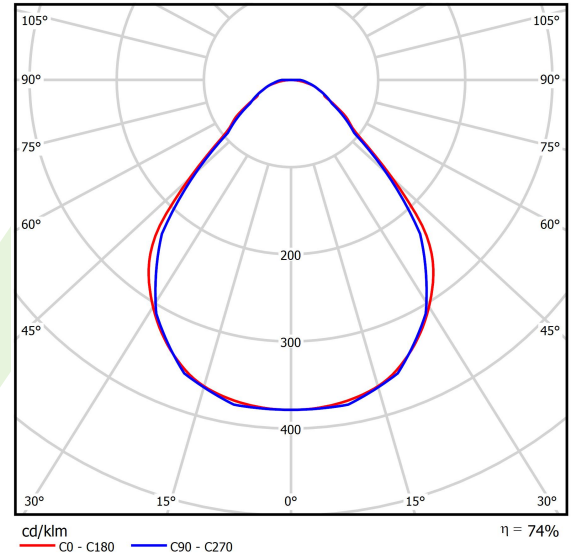

Product: X-LINE SLIM L-DOWN LED 8800 MICRO-PRM EDD 34 830 LINE-1S / L-2244MM S-1,5M

Index: 19.4179.4613.34

Description

Luminaire for building long light lines made of aluminum profile. There is only lower half-space light distribution (L-DOWN). Comparing to the traditional X-Line LED, size of the luminaire has been reduced, and all construction has been closed in a narrow 48 mm profile, which gives now a more elegant form of the product. The X-Line Slim uses a PLX or Micro-PRM opal diffuser. All of this allows to manipulate light and create lighting systems, facilitating the creation of comfortable vision in the interiors and their aesthetic appearance. The X-Line Slim luminaire is designed for mounting on suspension. Power supply connection only via EL-marked luminaire.

Product information

Category	Surface mounted luminaires
Family	X-LINE SLIM LED LINE
Name	X-LINE SLIM L-DOWN LED 8800 MICRO-PRM EDD 34 830 LINE-1S / L-2244MM S-1,5M
Index	19.4179.4613.34

Light and electrical data

Light source	LED
Luminous flux LED [lm]	8884
LED power [W]	43,6
Luminaire luminous flux [lm]	6574,2
Power of luminaire [W]	49,5
Luminaire's light efficiency [lm/W]	132,8
Color of the light [K]	3000
CRI	>80
SDCM (LED sources)	3
Beam angle [°]	(C0-C180) / (C90-C270) - 88,4° / 86°
Photobiological risk class (IEC/EN 62471)	RG0
Protection against electric shock	I
Protection degree	IP40
Voltage	220..240 V, 50..60 Hz
Lifetime of LED sources [h]	100000
Lx/By	L80/B10
Operating temperature range [°C]	5 ÷ 35
Driver	DIM DALI (EDD)
Power factor cos φ	>0,95
Circuit load capacity	14 (B10), 23 (B16), 22 (C10), 35 (C16)

Mechanical data

Assembly	surface mounted on slings
Material	aluminum
Color	RAL 9016 (white)
Diffuser	Micro-PRM (micro-prismatic diffuser PMMA)
Impact resistant	IK04
Dimensions [mm]	2244 x 48 x 70

A graph of light