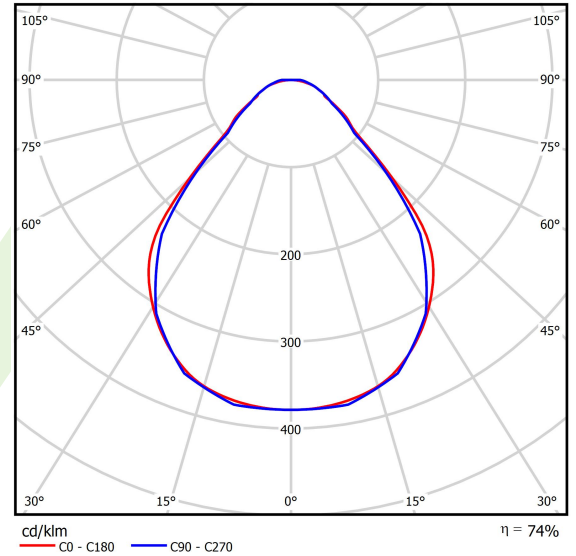

Mechanical data

Assembly	surface mounted on slings
Material	aluminum
Color	RAL 9006 (grey)
Diffuser	Micro-PRM (micro-prismatic diffuser PMMA)
Impact resistant	IK04
Dimensions [mm]	2244 x 48 x 70

A graph of light