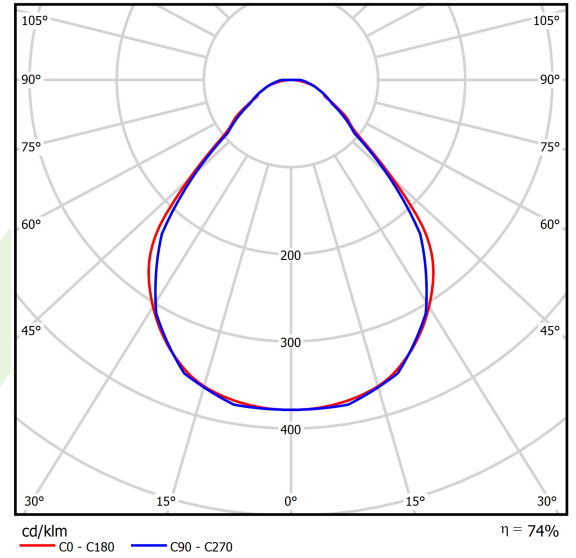

Mechanical data

Assembly	surface mounted on slings
Material	aluminum
Color	RAL 9016 (white)
Diffuser	Micro-PRM (micro-prismatic diffuser PMMA)
Impact resistant	IK04
Dimensions [mm]	2252 x 48 x 70

A graph of light