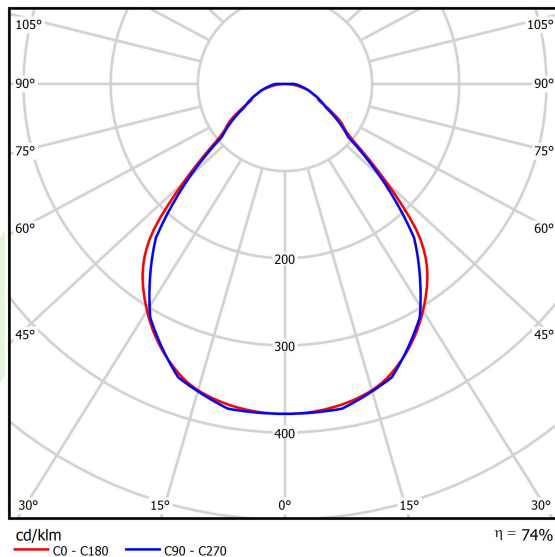

Mechanical data

Assembly	surface mounted on slings
Material	aluminum
Color	RAL 9005 (black)
Diffuser	Micro-PRM (micro-prismatic diffuser PMMA)
Impact resistant	IK04
Dimensions [mm]	2252 x 48 x 70

A graph of light