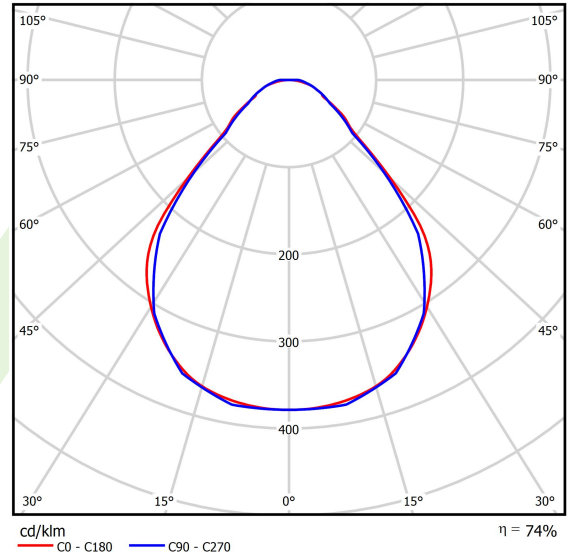

Mechanical data

Assembly	surface mounted on slings
Material	aluminum
Color	RAL 9016 (white)
Diffuser	Micro-PRM (micro-prismatic diffuser PMMA)
Impact resistant	IK04
Dimensions [mm]	2252 x 48 x 70

A graph of light