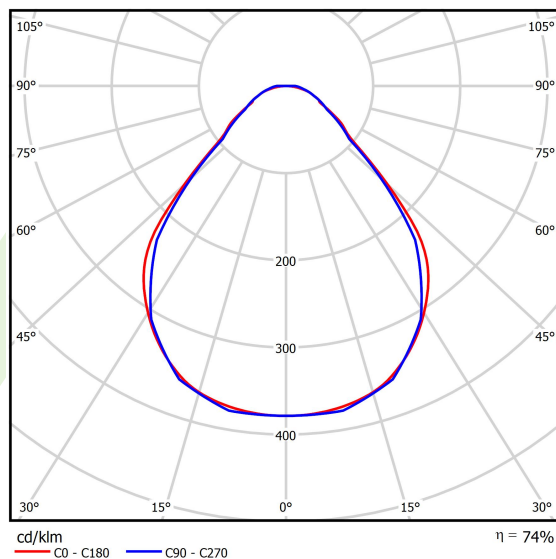

Mechanical data

Assembly	surface mounted on slings
Material	aluminum
Color	RAL 9005 (black)
Diffuser	Micro-PRM (micro-prismatic diffuser PMMA)
Impact resistant	IK04
Dimensions [mm]	2252 x 48 x 70

A graph of light