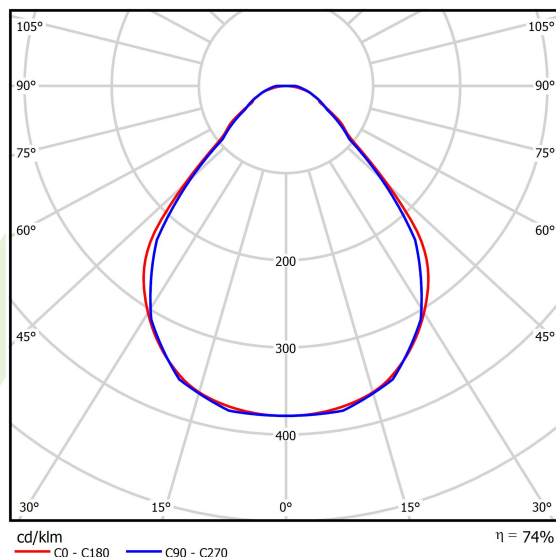

Mechanical data

Assembly	surface mounted on slings
Material	aluminum
Color	anodised aluminum
Diffuser	Micro-PRM (micro-prismatic diffuser PMMA)
Impact resistant	IK04
Dimensions [mm]	2252 x 48 x 70

A graph of light