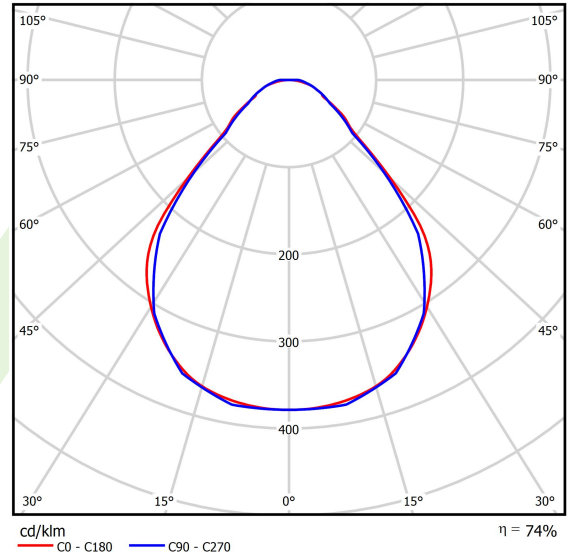

Mechanical data

Assembly	surface mounted on slings
Material	aluminum
Color	RAL 9005 (black)
Diffuser	Micro-PRM (micro-prismatic diffuser PMMA)
Impact resistant	IK04
Dimensions [mm]	2252 x 48 x 70

A graph of light