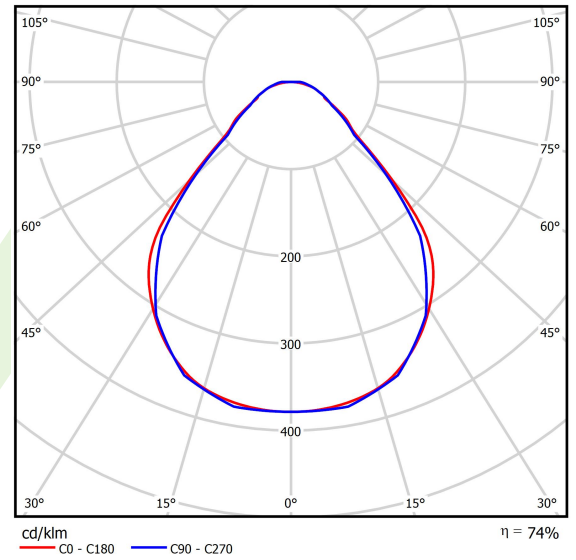

Mechanical data

Assembly	surface mounted on slings
Material	aluminum
Color	RAL 9016 (white)
Diffuser	Micro-PRM (micro-prismatic diffuser PMMA)
Impact resistant	IK04
Dimensions [mm]	2252 x 48 x 70

A graph of light