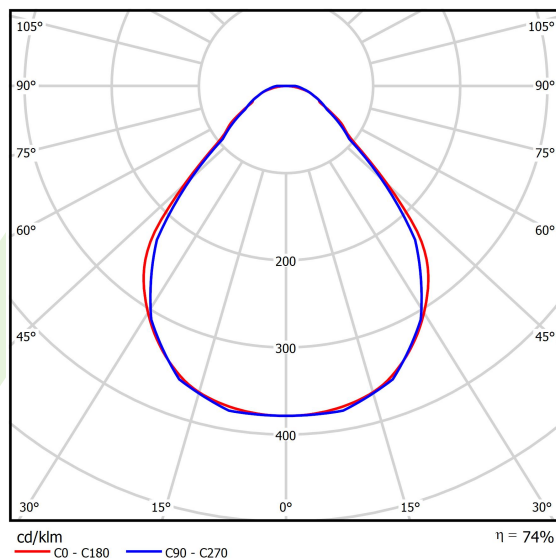

Mechanical data

Assembly	surface mounted on slings
Material	aluminum
Color	anodised aluminum
Diffuser	Micro-PRM (micro-prismatic diffuser PMMA)
Impact resistant	IK04
Dimensions [mm]	2252 x 48 x 70

A graph of light