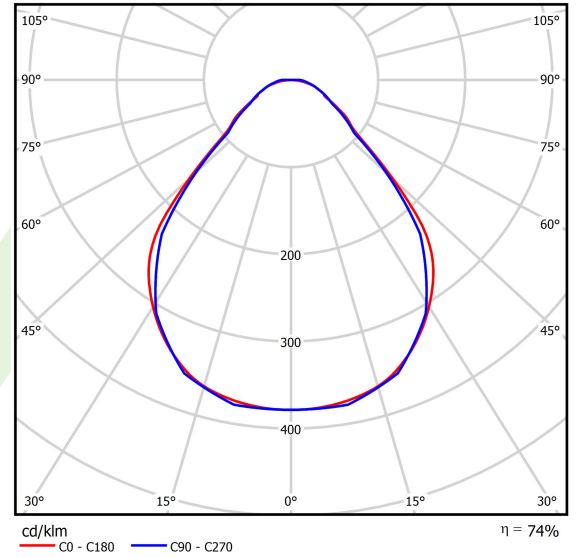

Mechanical data

Assembly	surface mounted on slings
Material	aluminum
Color	anodised aluminum
Diffuser	Micro-PRM (micro-prismatic diffuser PMMA)
Impact resistant	IK04
Dimensions [mm]	2252 x 48 x 70

A graph of light