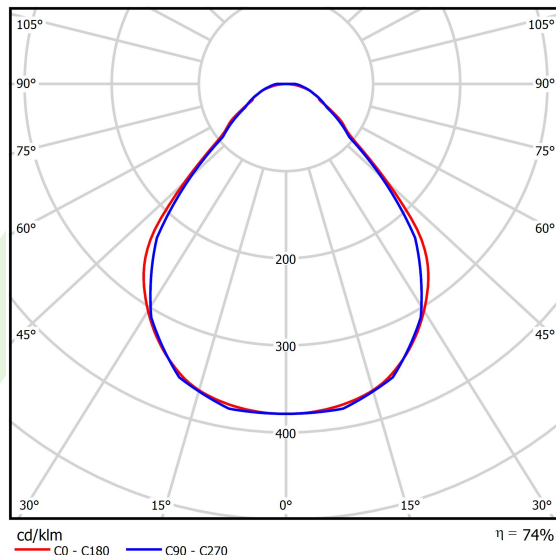

Mechanical data

Assembly	surface mounted on slings
Material	aluminum
Color	RAL 9005 (black)
Diffuser	Micro-PRM (micro-prismatic diffuser PMMA)
Impact resistant	IK04
Dimensions [mm]	2252 x 48 x 70

A graph of light