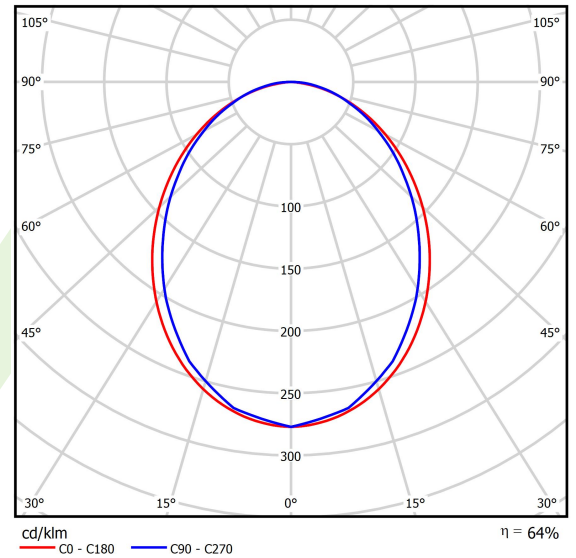

Mechanical data

Assembly	surface mounted on slings
Material	aluminum
Color	RAL 9005 (black)
Diffuser	PLX (PMMA opal)
Impact resistant	IK04
Dimensions [mm]	2244 x 48 x 70

A graph of light