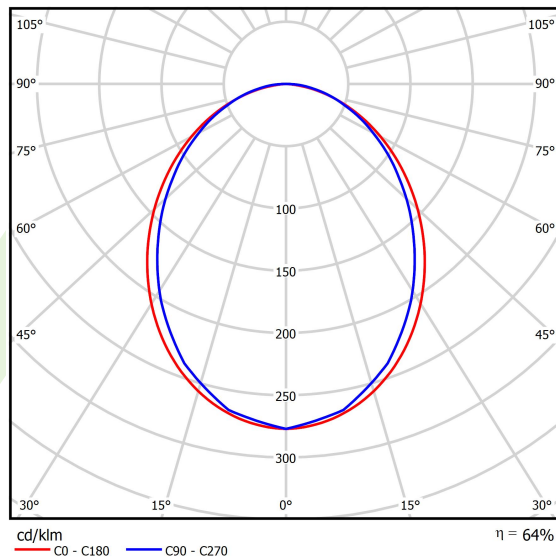

Mechanical data

Assembly	surface mounted on slings
Material	aluminum
Color	RAL 9006 (grey)
Diffuser	PLX (PMMA opal)
Impact resistant	IK04
Dimensions [mm]	2244 x 48 x 70

A graph of light