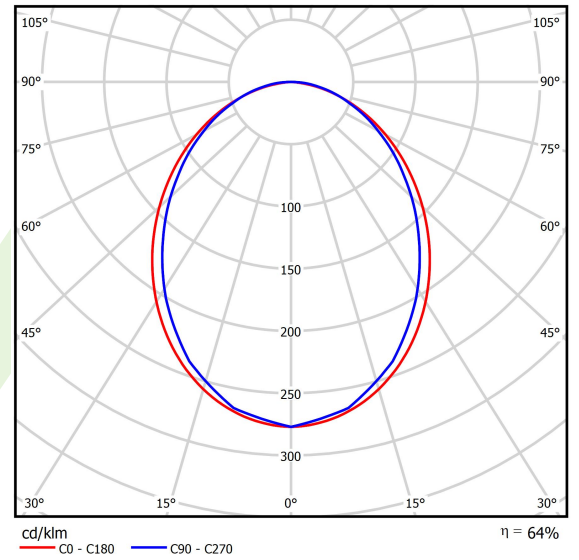

Mechanical data

Assembly	surface mounted on slings
Material	aluminum
Color	RAL 9005 (black)
Diffuser	PLX (PMMA opal)
Impact resistant	IK04
Dimensions [mm]	2244 x 48 x 70

A graph of light