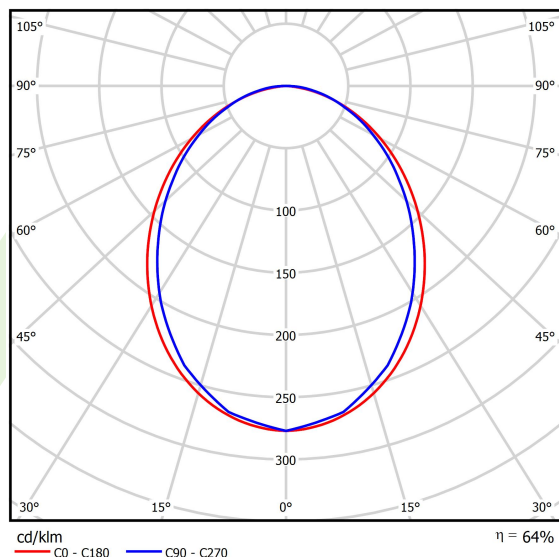

Mechanical data

Assembly	surface mounted on slings
Material	aluminum
Color	anodised aluminum
Diffuser	PLX (PMMA opal)
Impact resistant	IK04
Dimensions [mm]	2244 x 48 x 70

A graph of light