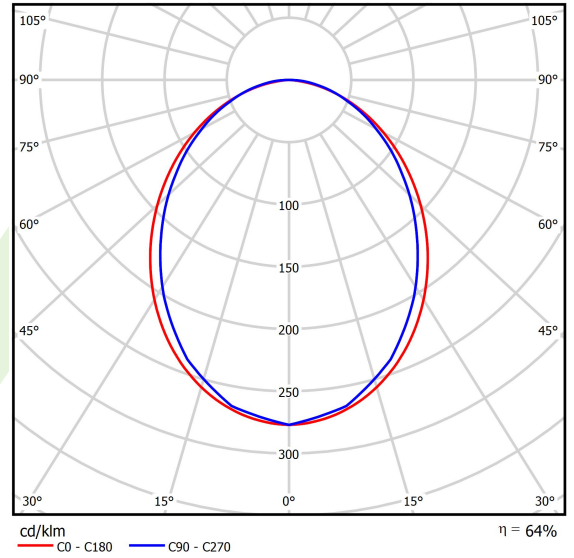

## Light and electrical data

Light source	LED
Luminous flux LED [lm]	8884
LED power [W]	43,6
Luminaire luminous flux [lm]	5685,8
Power of luminaire [W]	49,5
Luminaire's light efficiency [lm/W]	114,9
Color of the light [K]	3000
CRI	>80
SDCM (LED sources)	3
Beam angle [°]	(C0-C180) / (C90-C270) - 96,4° / 90,2°
Photobiological risk class (IEC/EN 62471)	RG0
Protection against electric shock	I
Protection degree	IP40
Voltage	220..240 V, 50..60 Hz
Lifetime of LED sources [h]	100000
Lx/By	L80/B10
Operating temperature range [°C]	5 ÷ 35
Driver	DIM DALI (EDD)
Power factor cos φ	>0,95
Circuit load capacity	14 (B10), 23 (B16), 22 (C10), 35 (C16)

## A graph of light