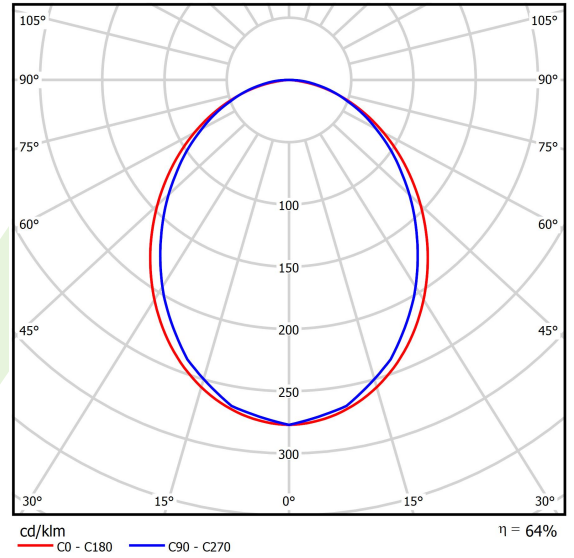

Mechanical data

Assembly	surface mounted on slings
Material	aluminum
Color	RAL 9005 (black)
Diffuser	PLX (PMMA opal)
Impact resistant	IK04
Dimensions [mm]	2244 x 48 x 70

A graph of light