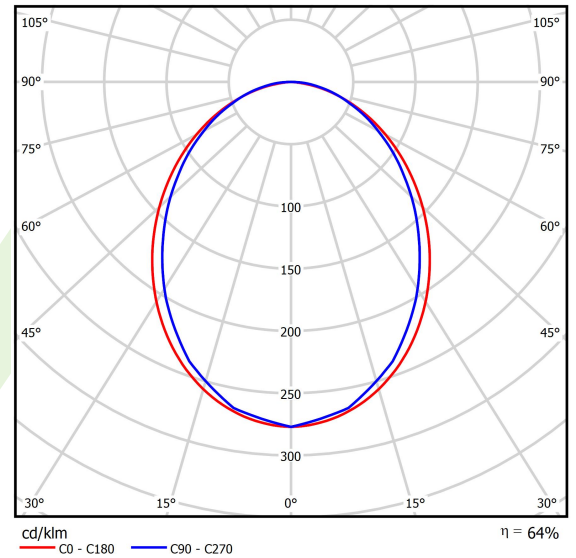

Mechanical data

Assembly	surface mounted on slings
Material	aluminum
Color	anodised aluminum
Diffuser	PLX (PMMA opal)
Impact resistant	IK04
Dimensions [mm]	2252 x 48 x 70

A graph of light