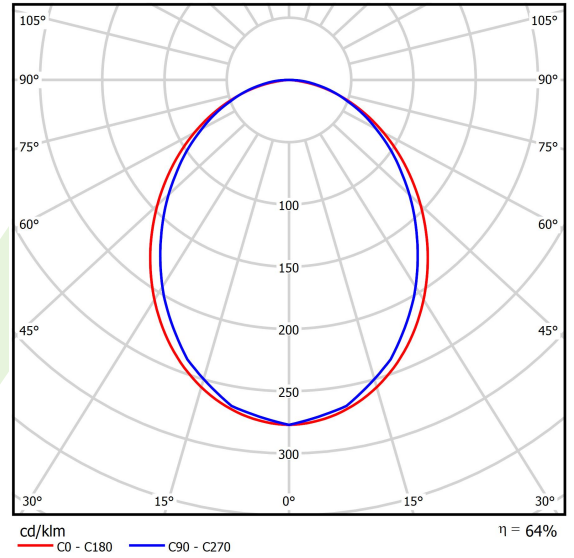

Mechanical data

Assembly	surface mounted on slings
Material	aluminum
Color	anodised aluminum
Diffuser	PLX (PMMA opal)
Impact resistant	IK04
Dimensions [mm]	2252 x 48 x 70

A graph of light