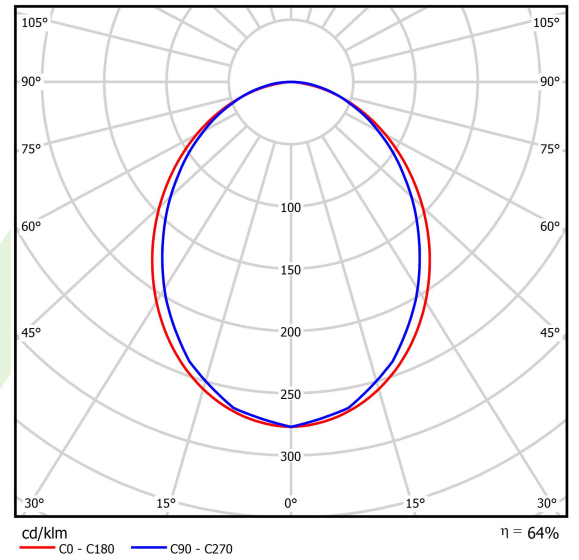

Mechanical data

Assembly	surface mounted on slings
Material	aluminum
Color	RAL 9016 (white)
Diffuser	PLX (PMMA opal)
Impact resistant	IK04
Dimensions [mm]	2252 x 48 x 70

A graph of light