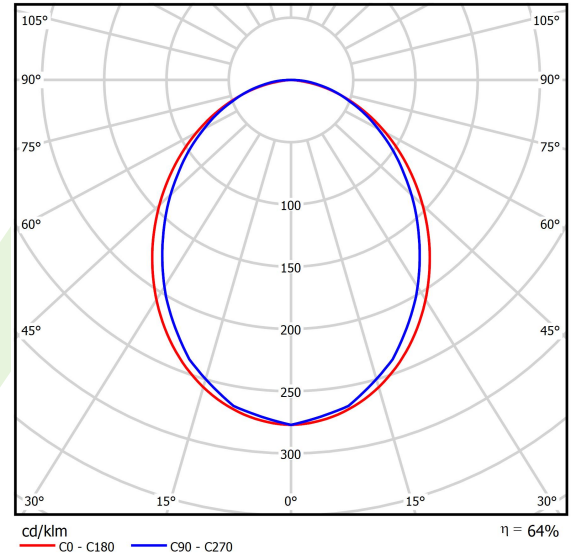

Mechanical data

Assembly	surface mounted on slings
Material	aluminum
Color	RAL 9006 (grey)
Diffuser	PLX (PMMA opal)
Impact resistant	IK04
Dimensions [mm]	2252 x 48 x 70

A graph of light