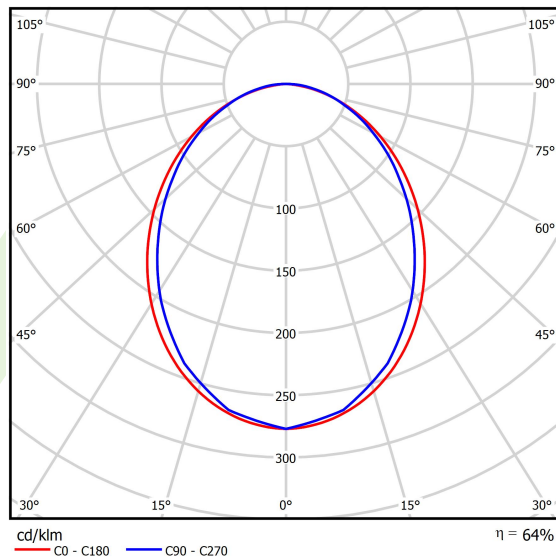

## Light and electrical data

Light source	LED
Luminous flux LED [lm]	9352
LED power [W]	43,6
Luminaire luminous flux [lm]	5985,3
Power of luminaire [W]	49,5
Luminaire's light efficiency [lm/W]	120,9
Color of the light [K]	4000
CRI	>80
SDCM (LED sources)	3
Beam angle [°]	(C0-C180) / (C90-C270) - 96,4° / 90,2°
Photobiological risk class (IEC/EN 62471)	RG0
Protection against electric shock	I
Protection degree	IP40
Voltage	220..240 V, 50..60 Hz
Lifetime of LED sources [h]	100000
Lx/By	L80/B10
Operating temperature range [°C]	5 ÷ 35
Driver	DIM DALI (EDD)
Power factor cos φ	>0,95
Circuit load capacity	14 (B10), 23 (B16), 22 (C10), 35 (C16)

## A graph of light