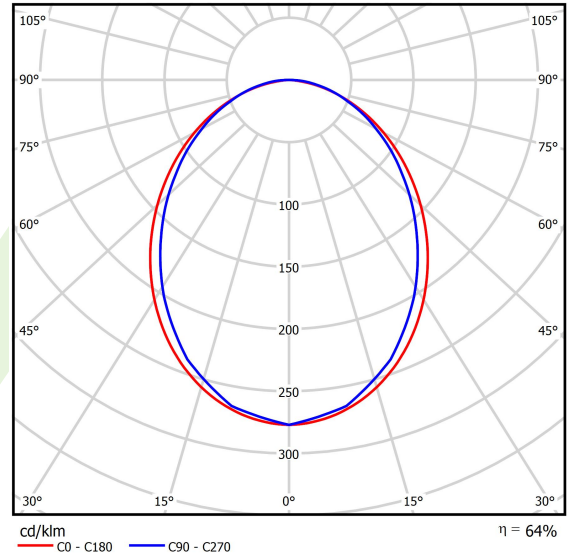

Mechanical data

Assembly	surface mounted on slings
Material	aluminum
Color	anodised aluminum
Diffuser	PLX (PMMA opal)
Impact resistant	IK04
Dimensions [mm]	2252 x 48 x 70

A graph of light