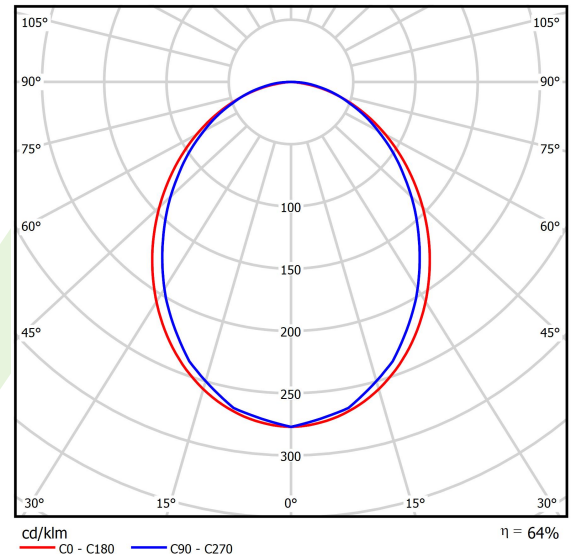

Mechanical data

Assembly	surface mounted on slings
Material	aluminum
Color	RAL 9006 (grey)
Diffuser	PLX (PMMA opal)
Impact resistant	IK04
Dimensions [mm]	2252 x 48 x 70

A graph of light