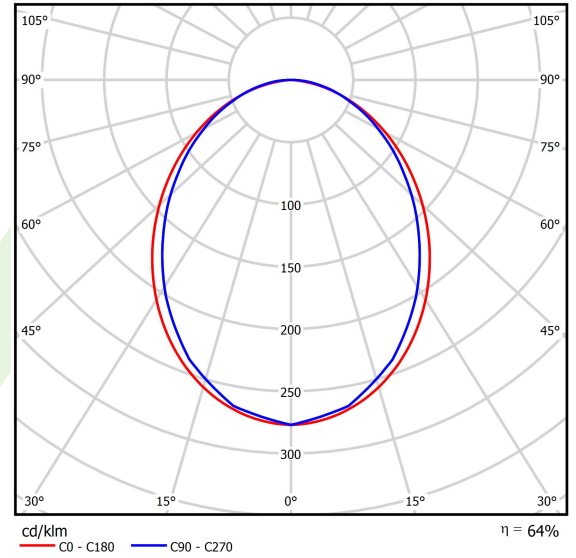

Mechanical data

Assembly	surface mounted on slings
Material	aluminum
Color	anodised aluminum
Diffuser	PLX (PMMA opal)
Impact resistant	IK04
Dimensions [mm]	2252 x 48 x 70

A graph of light